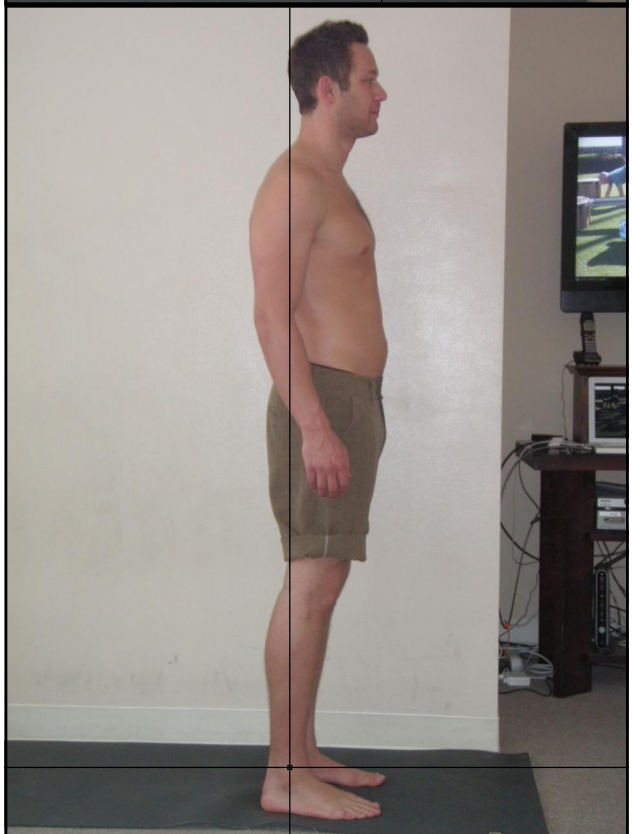

The Egoscue Method

www.losangeles.egoscue.com

2901 OCEAN PARK BLVD STE 209
SANTA MONICA, CA 90405
310-450-2549

Mon, May 2, '11

Dave Lindenbaum

Powered By ePete® Software